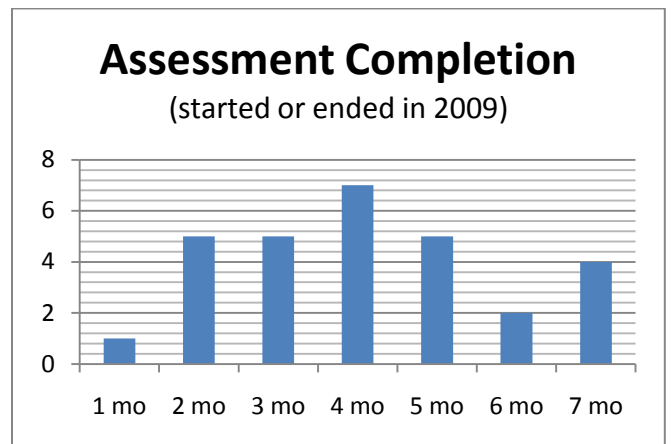

# Highline Community College Community & Employment Services Performance Outcomes Report 2009

Graph 1- Job Development

Graph 2c- Job Retention

Graph 2a- Job Retention

Graph 3a- Employment Planning

Graph 2b- Job Retention